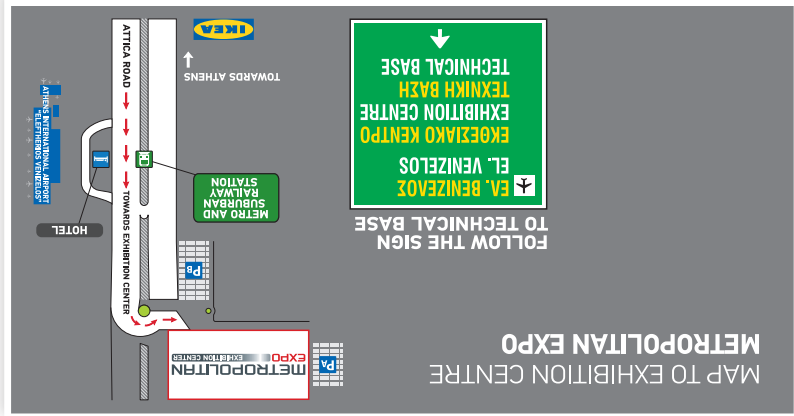

- **BY ROAD**
VIA ATTIKI ODOΣ EXPRESSWAY,
2 km after all the Airport facilities (Arrivals, Departures, Hotel, Metro station etc),
and with practical parking lots.
- **BY AIR**
METROPOLITAN EXPO is a short distance from the Athens International Airport
"Eleftherios Venizelos". There is possibility to the Organizer to provide shuttle bus
between the Athens International Airport and the exhibition centre.
- **BY PUBLIC TRANSPORT**
METRO
Airport stop, line 3 – Aigaleo / Monastiraki / Doukissis Plakentias / Airport.
SUBURBAN RAILWAY
Airport stop, line Neratziotissa / Doukissis Plakentias / Airport.
BUSES
All Attics Express buses to the Airport (X92 / Kifisia – X93/KTEL Kifissou &
Liosion - X95 / Syntagma - X96 / Praeus - X97 / Dafni).
- **KTEL BUSES**
Connection with the Port of Rafina, Markopoulo, Keratea, Kalyvia and Lavrio.